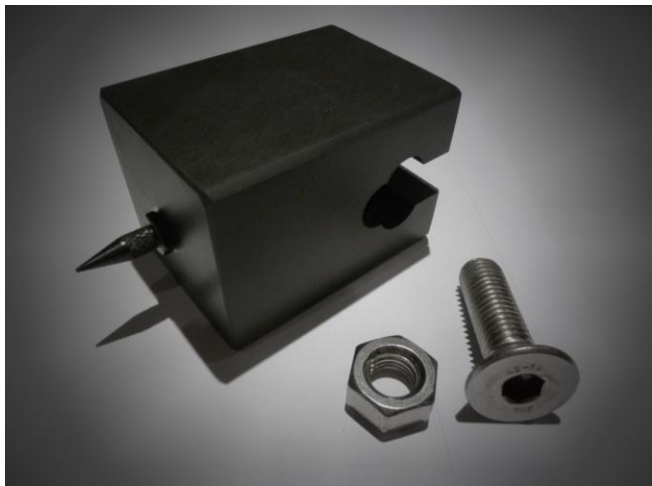

The NEW HI FI racking system from Slate Age is here.

New from Slate Age, a flat pack Hi-Fi or AV racking system. This simple and creative design allows the user to assemble with ease.

The product is supplied with adjustable spiked legs, these are held in place with a 12mm stainless steel bolt.

Made from solid British and Italian slate and precision stainless steel feet, your very own Hi-Fi or AV rack can be tailored to your needs.

This is Solid Audio